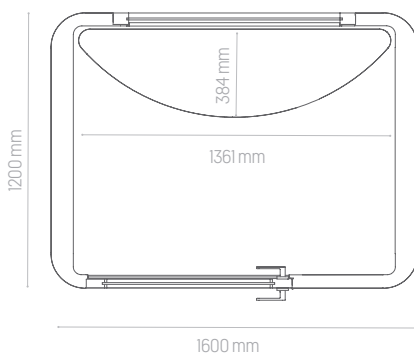

Technical information

Materials used

- Construction: a plywood framework filled with a proprietary composition of the best sound isolating and absorbing materials developed in the MuteDesign acoustic lab.
- Exterior: painted metal and veneer or laminate
- Interior: felt
- Glass: soundproof glass

Parameters

- Exterior: 1600 mm * 1200 mm * 2247 mm [length * width * height]
- Interior: 1404 mm * 1086 mm * 2080 mm [length * width * height]
- Width of left handed door: 892 mm
- Height of desk without adjustment: 760 mm
- Height of desk with adjustment: 625 mm to 1260 mm
- Height of table in a 2-person version: 1100 mm
- Height of the stool: 670 mm to 870 mm
- Weight: 450 kg

Acoustic properties

- One of the best sound insulation results on the market [ask us for more details]
- Very short reverberation time inside: $RT_{20} \leq 0,2s$
- Extremely quiet and efficient ventilation: noise generated inside <30 dBA / outside <32dBA

Energy consumption

- During operation: 8W [1-person] / 15W [2-person]
- In standby mode: 0.1W

Certificates

MuteDesign®
www.mute.design