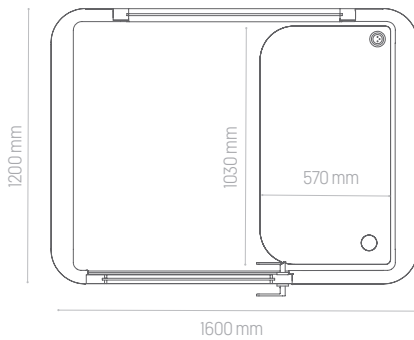

Meeting space for **2 people**

Do you need to run a short, informal one-to-one meeting? This is an ideal solution for you. Seat on comfortable stools and talk in peace.