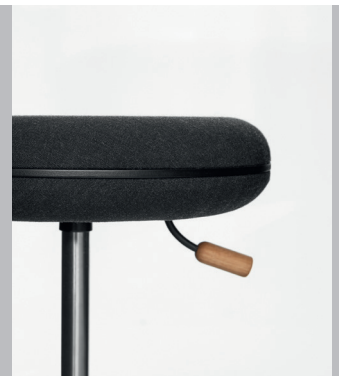

## Details

Lamp with USB built into wall  
optional

Precise finish

Height adjustable desk  
optional

Stools  
optional