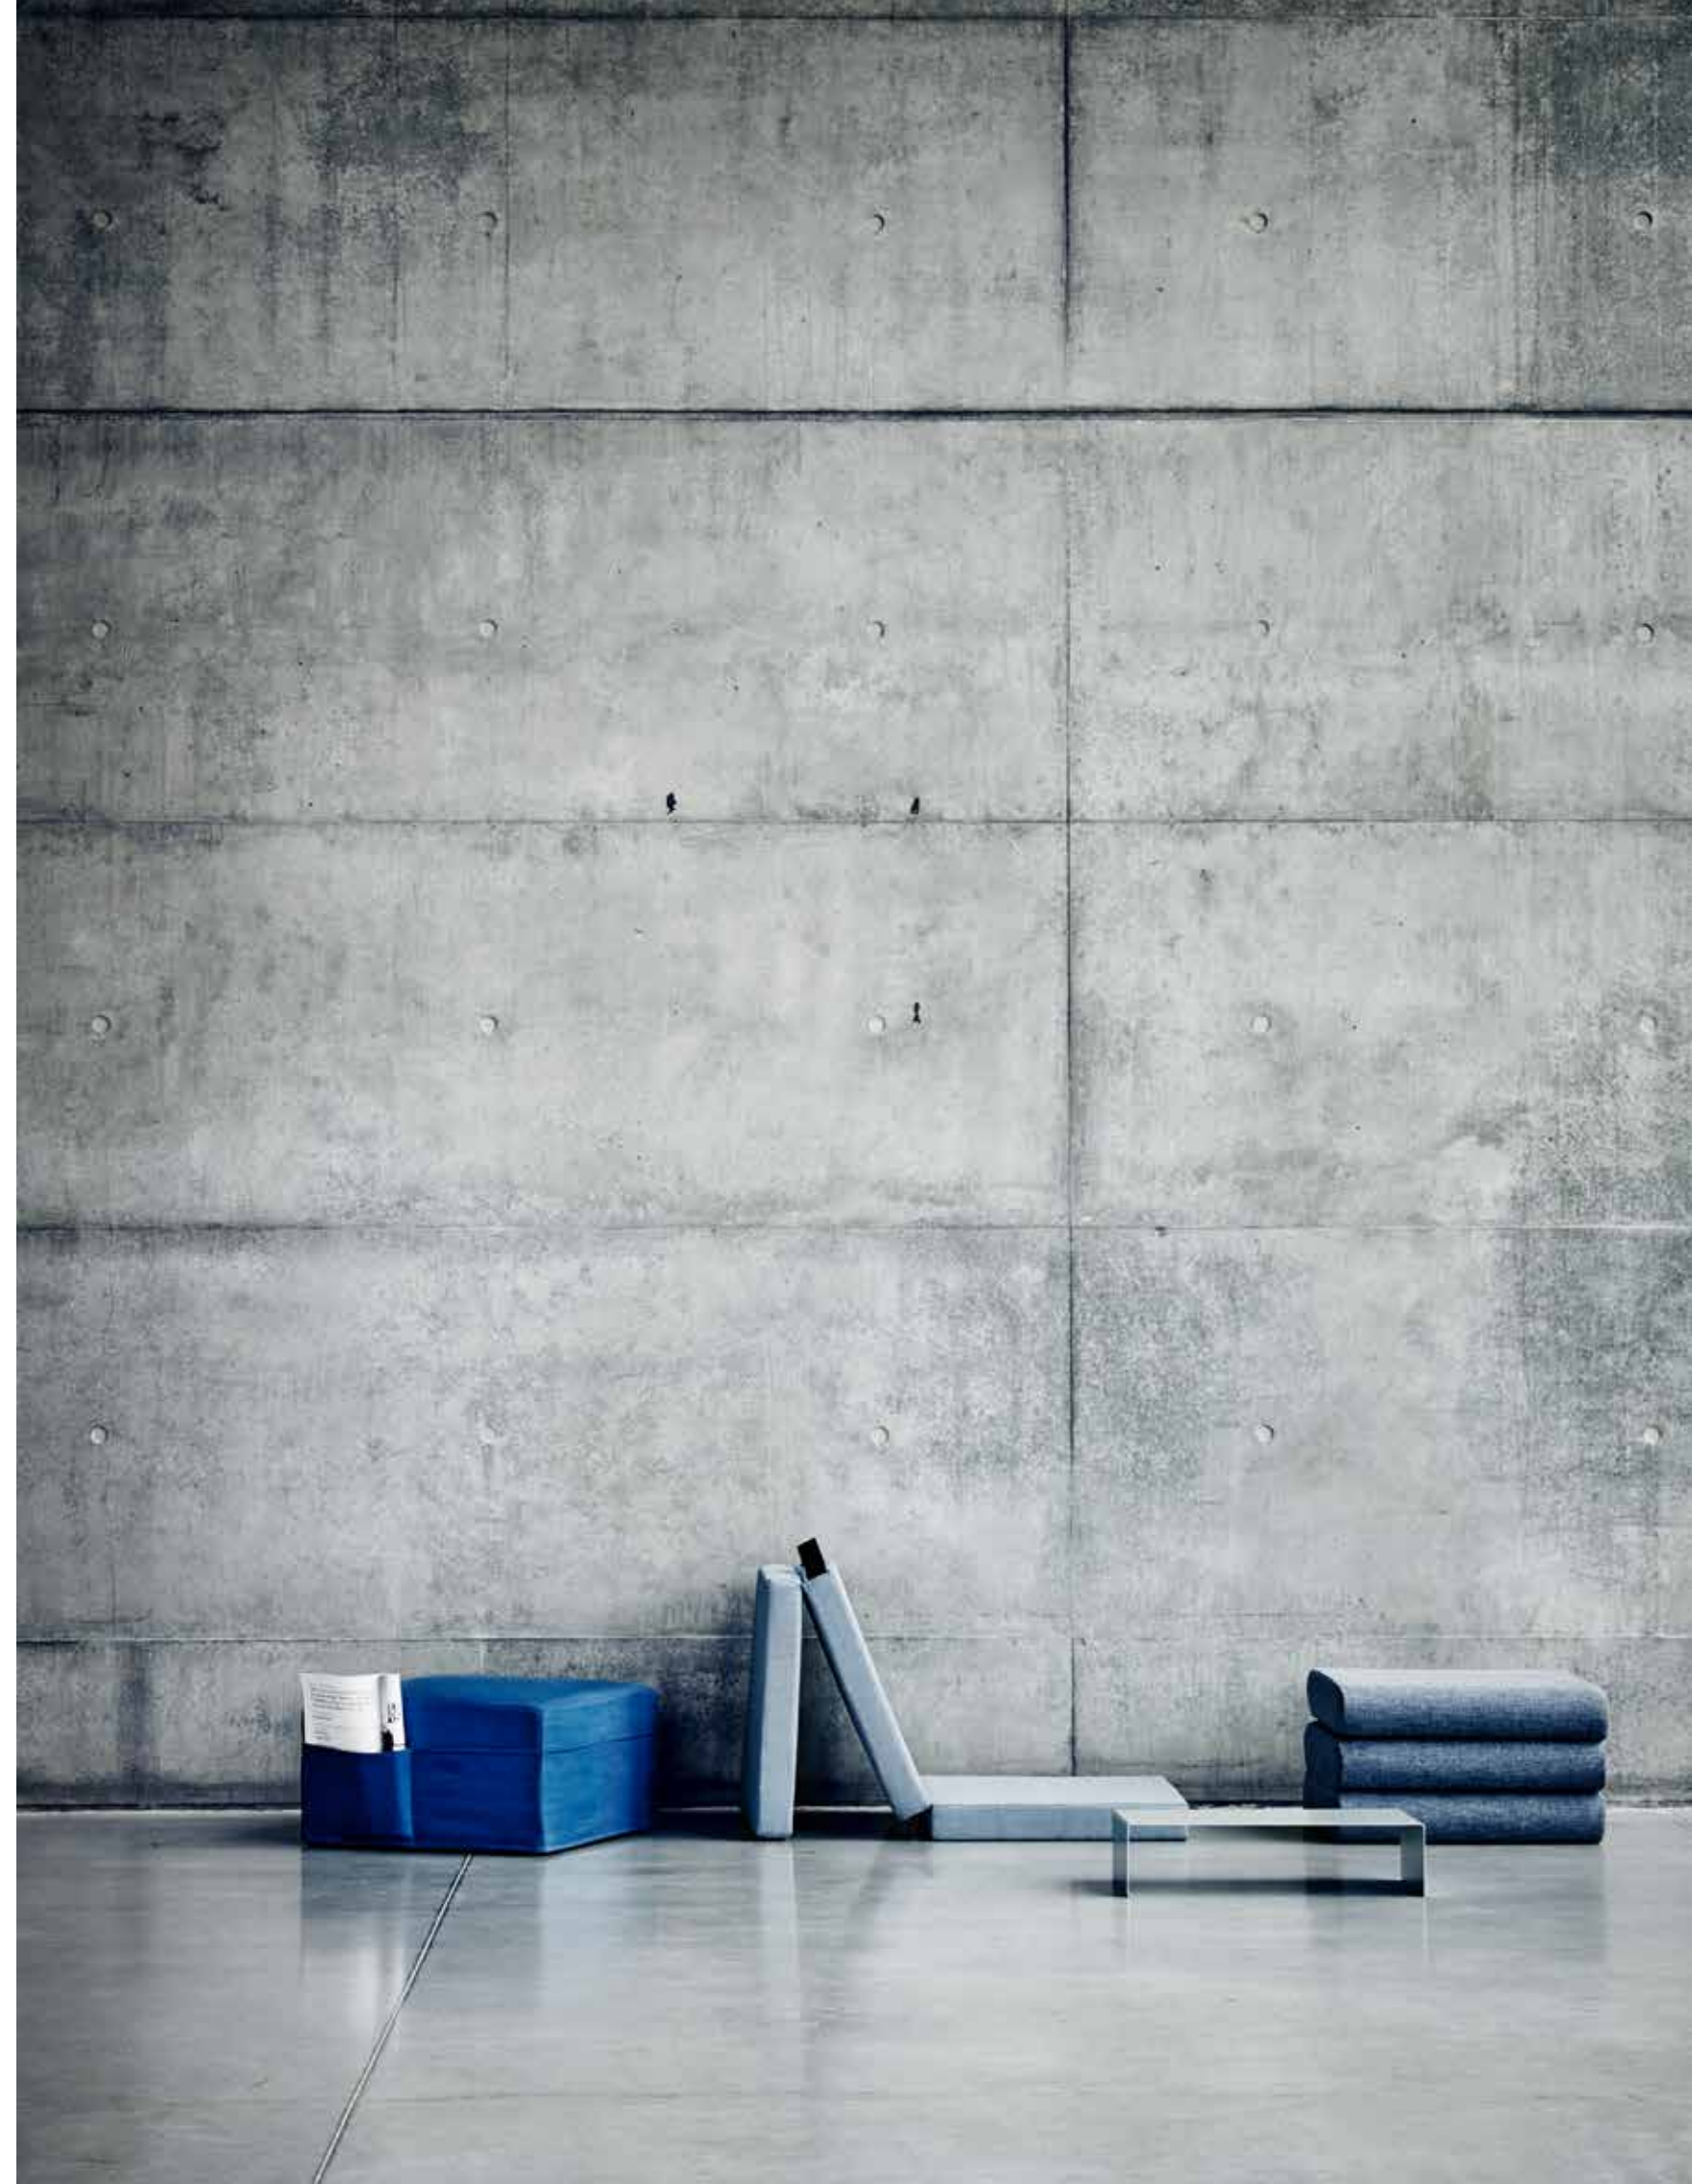

TRIO

DESIGN: SOFTLINE DESIGN TEAM

TRIPLE THE FUNCTIONALITY
TRIO CONSIST OF A TRIPLE-FOLD MATTRESS, WHICH UNFOLDS INTO A SLEEPING MATTRESS – A PERFECT BED FOR YOUR GUEST OR FOR THE CHILDREN TO PLAY ON. THIS POUF IS A BIG HIT IN MANY HOMES, BECAUSE IT'S DECORATIVE, FUNCTIONAL AND EASY TO STORE AND FOLD OUT. A LIGHT TRAY TABLE CHANGES THE POUF INTO A TABLE. IT HAS EIGHT POCKETS FOR MAGAZINES ETC.

DIMENSIONS / CM:
L 65 D 65 SH 36
BED: 65 X 195

HANDY

DESIGN: SOFTLINE DESIGN TEAM

THE HANDY 'SUITCASE'
HANDY IS FUNCTIONAL AND EASY TO STORE AND FOLD OUT, MAKING IT VERY POPULAR IN MANY HOMES. THE TRIPLE-FOLD 'SUITCASE' MATTRESS UNFOLDS INTO A SLEEPING MATTRESS PERFECT FOR YOUR GUEST AND CAN BE USED FOR YOUR CHILDREN TO PLAY ON FOR HOURS OF FUN.

DIMENSIONS / CM:
L 63 D 66 SH 27
BED: 66 X 189

BINGO

DESIGN: MICHEL VAN DER KLEY

FUNCTIONAL DESIGN POUF
THIS POUF IS VERY POPULAR IN MANY HOMES. IT'S DECORATIVE, FUNCTIONAL, FLEXIBLE AND EASY TO STORE AND FOLD OUT. THE TRIPLE-FOLD MATTRESS UNFOLDS INTO A SLEEPING MATTRESS – A PERFECT BED FOR YOUR GUESTS OR FOR THE CHILDREN TO PLAY ON. THE LIGHT TRAY TABLE TURNS THE POUF INTO A TABLE.

DIMENSIONS / CM:
L 65 D 65 SH 36
BINGO / TRIO TABLE: L 65 D 32 H 16
BED: 65 X 195