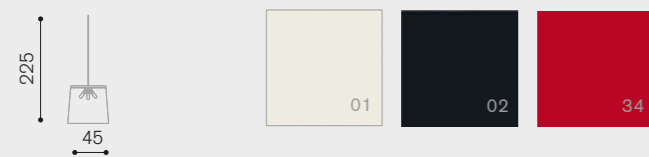

Cover

Drink

Cartool

Cartool cone

Black Tie

Horto 1

Horto 2

Horto 3

Three

Snap

Buckle

Hung Up

Strip

Liseuse

Master

Punto