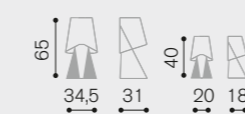

Three

Snap

Buckle

Hung Up

Strip

Liseuse

Master

Punto