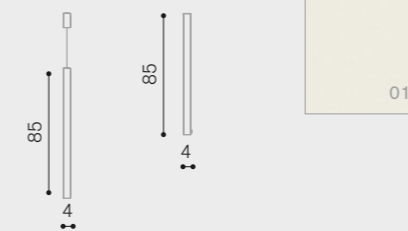

Three

Snap

Buckle

Hung Up

Strip

Liseuse

Master

Punto