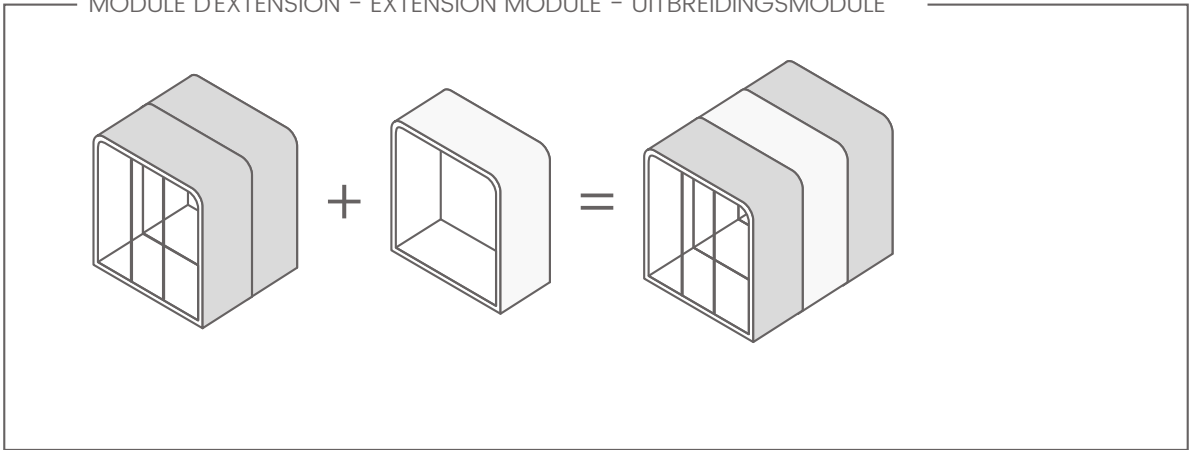

1 pod 6 people with ELOISE H. 73.5 cm circular table and 4 BIP easy chairs⁽¹⁾

⁽¹⁾ For more information, refer to the BIP range product /

CONFIGURATIONS

A telephone booth with integrated table and tablet and TOM stool*

One pod 4 seats with bench with low backrest

*Available from February 2021

AN INNOVATIVE MODULAR POD

SILEN is a unique solution consisting of pods that can be reconfigured at will. The extension kit allows you to increase an existing pod's size. Inversely, the separator kit allows the splitting of multiple adjoined modules into several pods. Wheels concealed within the base mean that the modules are easy to move around. Clever and innovative, **SILEN** pods offer an ideal solution for adapting your open work spaces to your needs.

MODULE D'EXTENSION - EXTENSION MODULE - UITBREIDINGSMODULE

KIT DE SEPARATION - SEPARATION WALLS - SCHEIDINGSWANDEN

Pour plus d'informations, consulter la fiche technique.
Refer to the technical file for further details.
Voor meer informatie consulteer de technische fiche.