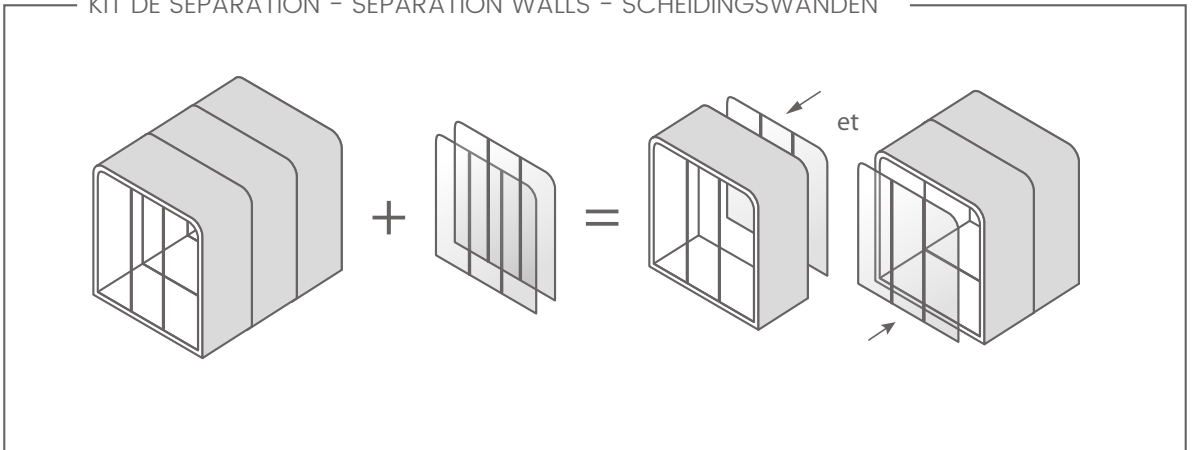

1 pod 6 people with ELOISE H. 73.5 cm circular table and 4 BIP easy chairs⁽¹⁾

⁽¹⁾ For more information, refer to the BIP range product /

CONFIGURATIONS

A telephone booth with integrated table and tablet and TOM stool*

One pod 4 seats with bench with low backrest

*Available from February 2021

AN INNOVATIVE MODULAR POD

SILEN is a unique solution consisting of pods that can be reconfigured at will. The extension kit allows you to increase an existing pod's size. Inversely, the separator kit allows the splitting of multiple adjoined modules into several pods. Wheels concealed within the base mean that the modules are easy to move around. Clever and innovative, **SILEN** pods offer an ideal solution for adapting your open work spaces to your needs.

MODULE D'EXTENSION - EXTENSION MODULE - UITBREIDINGSMODULE

KIT DE SEPARATION - SEPARATION WALLS - SCHEIDINGSWANDEN

Pour plus d'informations, consulter la fiche technique.
Refer to the technical file for further details.
Voor meer informatie consulteer de technische fiche.