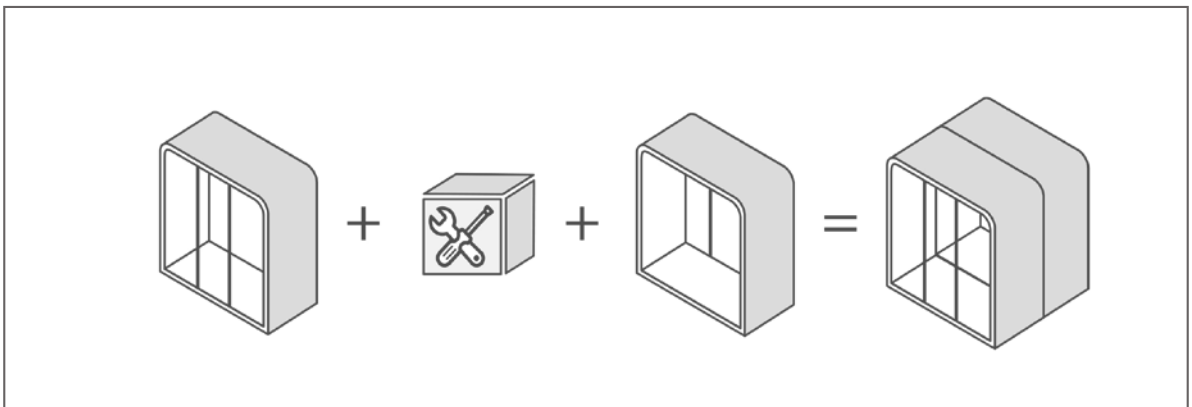

1 pod 6 people with ELOISE H. 73.5 cm circular table and 4 BIP easy chairs⁽¹⁾

⁽¹⁾ For more information, refer to the BIP range product /

CONFIGURATIONS

A telephone booth with integrated table and tablet and TOM stool*

One pod 4 seats with bench with low backrest

*Available from February 2021

AN INNOVATIVE MODULAR POD

SILEN is a unique solution consisting of pods that can be reconfigured at will. The extension kit allows you to increase an existing pod's size. Inversely, the separator kit allows the splitting of multiple adjoined modules into several pods. Wheels concealed within the base mean that the modules are easy to move around. Clever and innovative, **SILEN** pods offer an ideal solution for adapting your open work spaces to your needs.

MODULE D'EXTENSION - EXTENSION MODULE - UITBREIDINGSMODULE

KIT DE SEPARATION - SEPARATION WALLS - SCHEIDINGSWANDEN

Pour plus d'informations, consulter la fiche technique.
Refer to the technical file for further details.
Voor meer informatie consulteer de technische fiche.