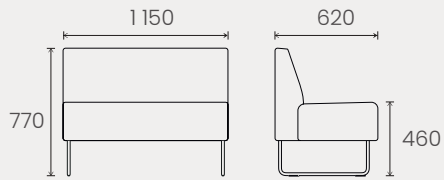

ASSISES – SEATS – ZITMEUBILAIR

Banquette bas dossier 2 personnes
Bench with low backrest 2 people
Zitbank lage rug 2 personen