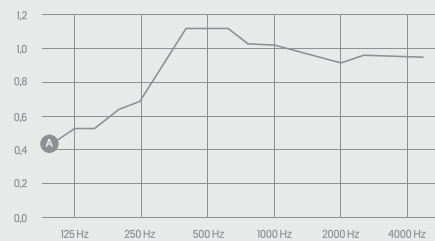

Puzzle Wall

Shapes & Sizes

[Thickness: 55mm]

Puzzle 11
800 × 600 mm

Puzzle 12
800 × 600 mm

Puzzle 13
595 × 805 mm

Puzzle 14
1005 × 600 mm

Puzzle 15
1005 × 595 mm

Acoustic function

Absorption

Acoustic performance

Low tones

Mid tones

High tones

Acoustic results

Acoustic results according to norm ISO354:

Ultra high sound absorption properties.
100% sound absorption.

· Puzzle panels $\alpha_w = 1,00$ [Class A]

More technical information about the product, acoustic certificates, fabric and finishes selections on our website – mute.design

MuteDesign®

Let us know if you need more information!

Visit our website www.mute.design or write to us at hello@mute.design