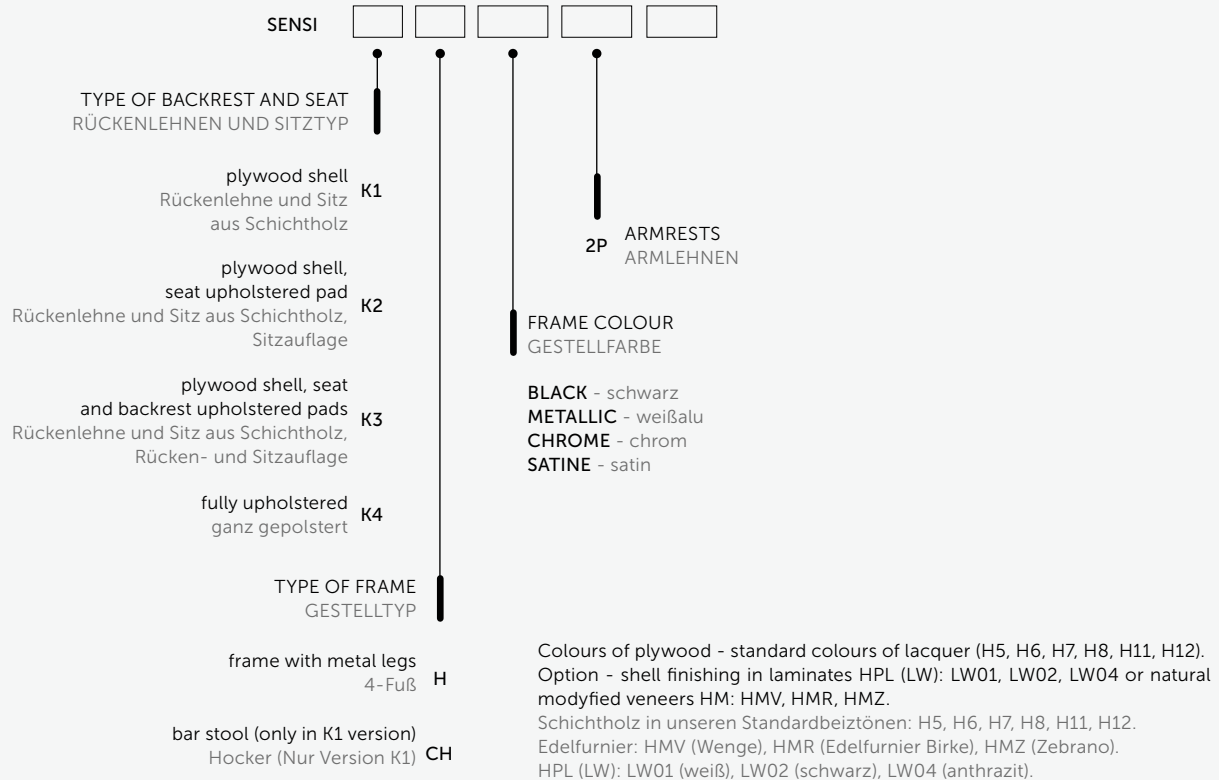

PLEASE USE CODES AT ORDER:
BITTE DIE CODES BEI BESTELLUNG VERWENDEN: