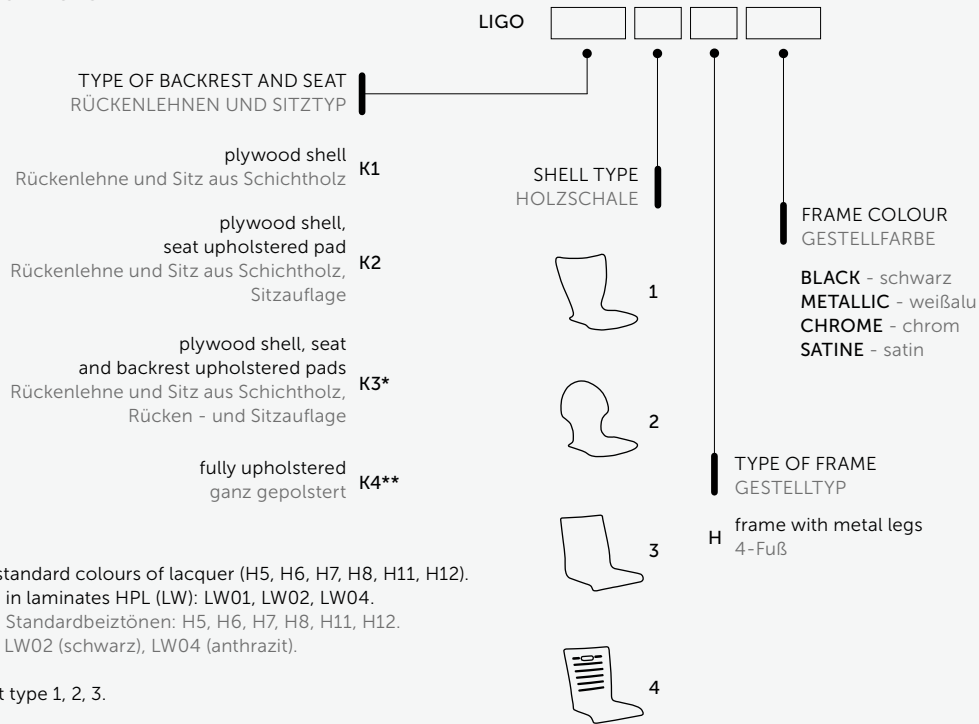

SENSI S2

SENSI S4

SENSI S1

PLEASE USE CODES AT ORDER:
BITTE DIE CODES BEI BESTELLUNG VERWENDEN:

LIGO

Colours of plywood - standard colours of lacquer (H5, H6, H7, H8, H11, H12).
Option - shell finishing in laminates HPL (LW): LW01, LW02, LW04.
Schichtholz in unseren Standardbeitzönen: H5, H6, H7, H8, H11, H12.
HPL (LW): LW01 (weiß), LW02 (schwarz), LW04 (anthrazit).

*Only in case of bucket type 1, 2, 3.
Nur in Version 1, 2, 3.
**Only in case of bucket type 3, 4.
Nur in Version 3, 4.

PLEASE USE CODES AT ORDER:
BITTE DIE CODES BEI BESTELLUNG VERWENDEN:

RESSO

Colours of plywood - standard colours of lacquer (H5, H6, H7, H8, H11, H12).
Option - shell finishing in laminates HPL (LW): LW01, LW02, LW04.
Schichtholz in unseren Standardbeitzönen: H5, H6, H7, H8, H11, H12.
HPL (LW): LW01 (weiß), LW02 (schwarz), LW04 (anthrazit).