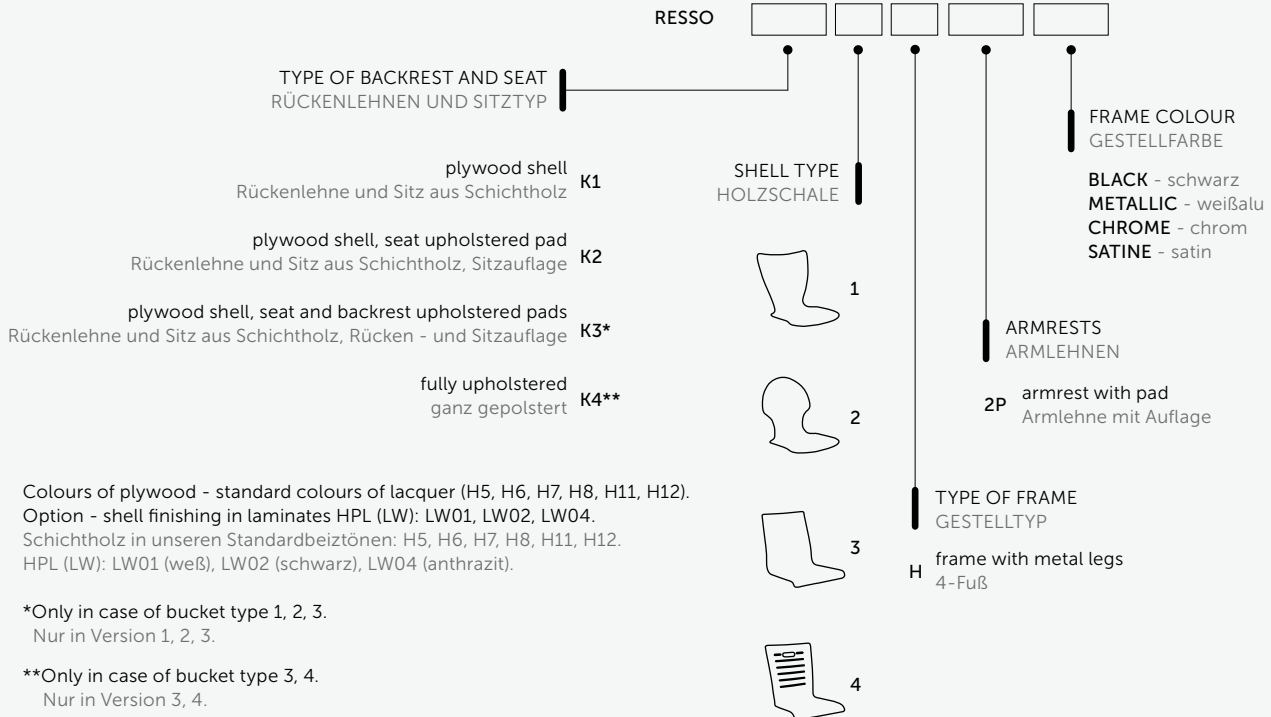

SENSI S2

SENSI S4

SENSI S1

PLEASE USE CODES AT ORDER:
BITTE DIE CODES BEI BESTELLUNG VERWENDEN:

LIGO

Colours of plywood - standard colours of lacquer (H5, H6, H7, H8, H11, H12).
Option - shell finishing in laminates HPL (LW): LW01, LW02, LW04.
Schichtholz in unseren Standardbeitzönen: H5, H6, H7, H8, H11, H12.
HPL (LW): LW01 (weiß), LW02 (schwarz), LW04 (anthrazit).

*Only in case of bucket type 1, 2, 3.
Nur in Version 1, 2, 3.
**Only in case of bucket type 3, 4.
Nur in Version 3, 4.

PLEASE USE CODES AT ORDER:
BITTE DIE CODES BEI BESTELLUNG VERWENDEN:

RESSO

Colours of plywood - standard colours of lacquer (H5, H6, H7, H8, H11, H12).
Option - shell finishing in laminates HPL (LW): LW01, LW02, LW04.
Schichtholz in unseren Standardbeitzönen: H5, H6, H7, H8, H11, H12.
HPL (LW): LW01 (weiß), LW02 (schwarz), LW04 (anthrazit).