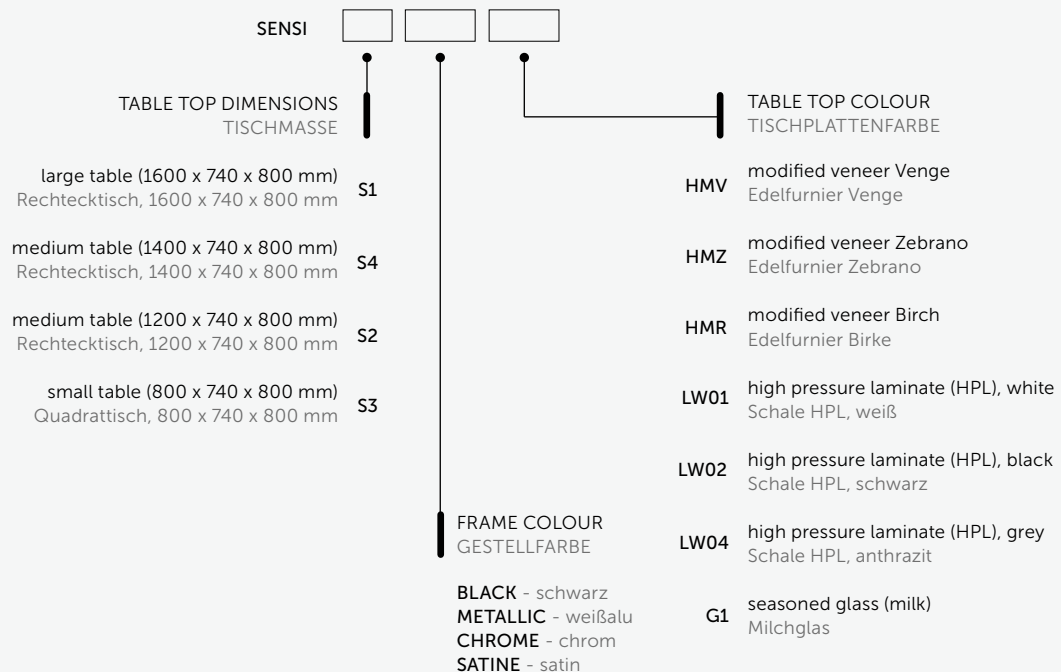

PLEASE USE CODES AT ORDER:
BITTE DIE CODES BEI BESTELLUNG VERWENDEN: