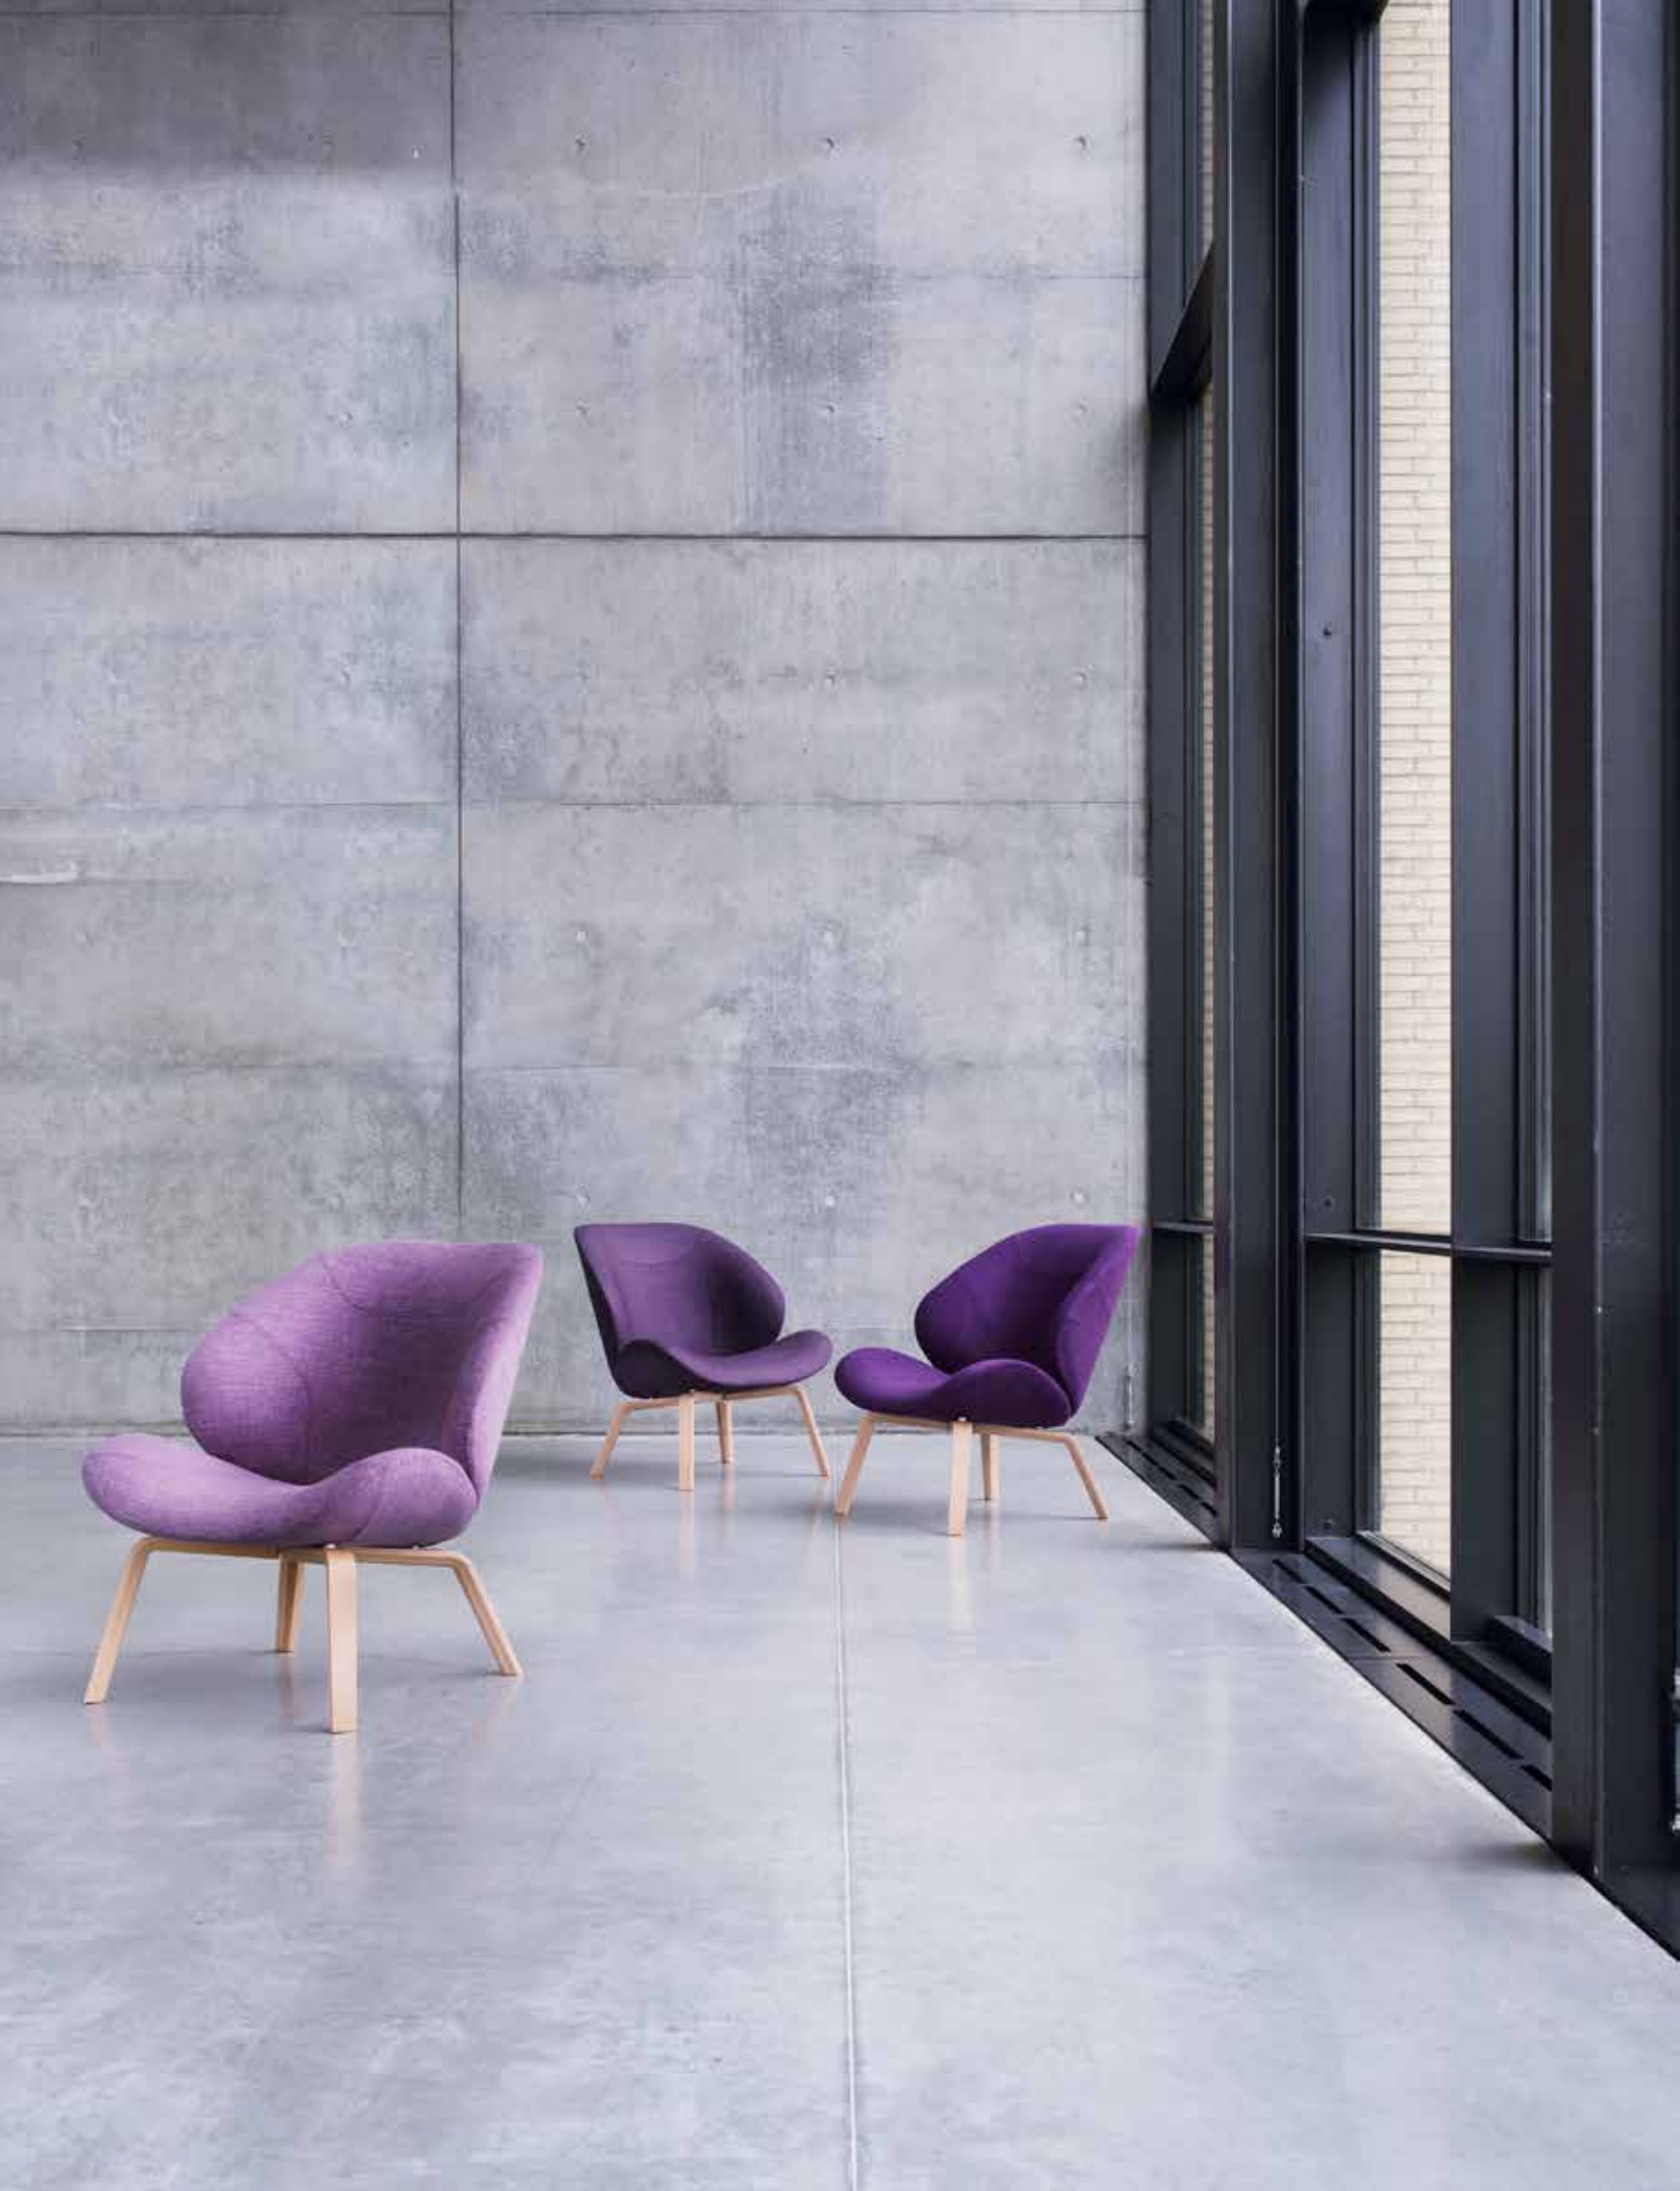

EDEN

DESIGN: BUSK+HERTZOG

PLAYING WITH CONTRASTS

TAKE A CLOSER LOOK AT THE STITCHING INSPIRED BY SPORTS CARS COMBINED WITH A CLASSIC AND STYLISH WOODEN FRAME. EDEN IS REFRESHINGLY NEW. A SPACIOUS CHAIR WITH A SOFT AND COMFORTABLE SEAT AND BACKREST THAT ALLOW FOR VARIOUS SEATING POSITIONS. THE DESIGN CONNECTS MANY ELEMENTS LIKE THE SOFT AND THE MASCULINE, INNOVATION AND TRADITION. WORKS IN PRIVATE AS WELL AS PUBLIC SPACES. BASE ASH WOOD NATURAL OR STAINED BLACK.

DIMENSIONS / CM: L 74 D 90 H 82 SH 39

2014 GOOD DESIGN AWARD