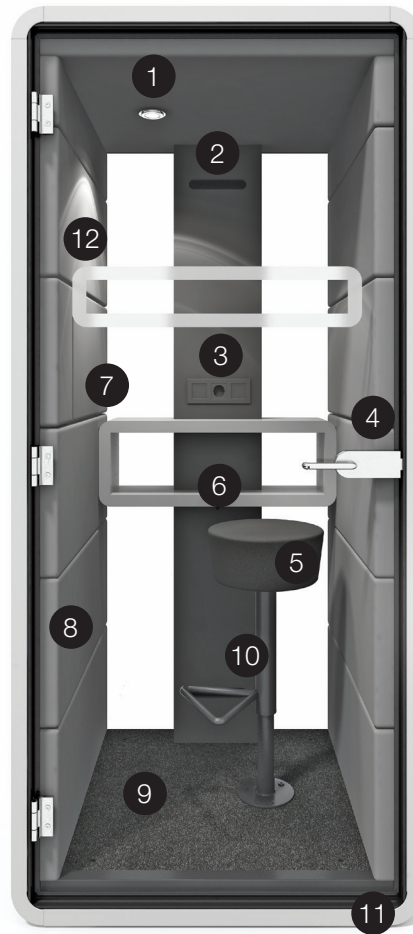

Functional

Equipped with lighting, a ventilation system, a folding laptop table, and 230V & USB sockets.

Comfortable to use

Thanks to the armrest, a movement sensor which activates the lighting and ventilation, and a rear wall made of glass, the Hush Phone provides an excellent user experience.

Easy adaptable

The thoughtful design and configuration options mean that the Hush Phone can be easily integrated into any office space.

Technical features

- 1 Led ceiling light run by motion sensor
- 2 Active ventilation run by motion sensor
- 3 Power module (single power, double USB)
- 4 Toughened acoustic glass door with handle
- 5 Glazed rear wall with stylish central panel design
- 6 Ergonomic shelf / storage
- 7 Fold-away oak veneer laptop table
- 8 Acoustic lined fabric panels
- 9 Integral carpeted floor
- 10 Optional floor mounted stool
- 11 Leveling feet
- 12 Anti-collision door manifestation

- +  compact height of 2200 mm
-  excellent sound absorption
-  strong frame construction

Dimensions (mm)

W: 1000 D: 900 H: 2200

Colour Finishes

— Carcass finishes

ABB

AGC

— Middle column