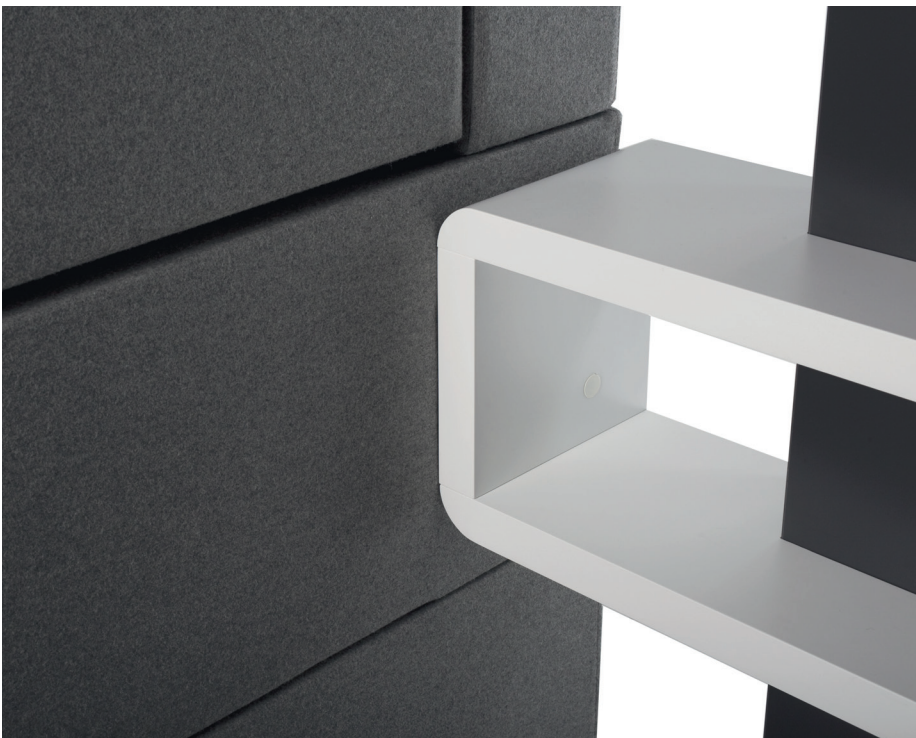

Functional

Equipped with lighting, a ventilation system, a folding laptop table, and 230V & USB sockets.

Comfortable to use

Thanks to the armrest, a movement sensor which activates the lighting and ventilation, and a rear wall made of glass, the Hush Phone provides an excellent user experience.

Easy adaptable

The thoughtful design and configuration options mean that the Hush Phone can be easily integrated into any office space.

Technical features

- 1 Led ceiling light run by motion sensor
- 2 Active ventilation run by motion sensor
- 3 Power module (single power, double USB)
- 4 Toughened acoustic glass door with handle
- 5 Glazed rear wall with stylish central panel design
- 6 Ergonomic shelf / storage
- 7 Fold-away oak veneer laptop table
- 8 Acoustic lined fabric panels
- 9 Integral carpeted floor
- 10 Optional floor mounted stool
- 11 Leveling feet
- 12 Anti-collision door manifestation

- +  compact height of 2200 mm
-  excellent sound absorption
-  strong frame construction

Dimensions (mm)

W: 1000 D: 900 H: 2200

Colour Finishes

— Carcass finishes

ABB

AGC

— Middle column