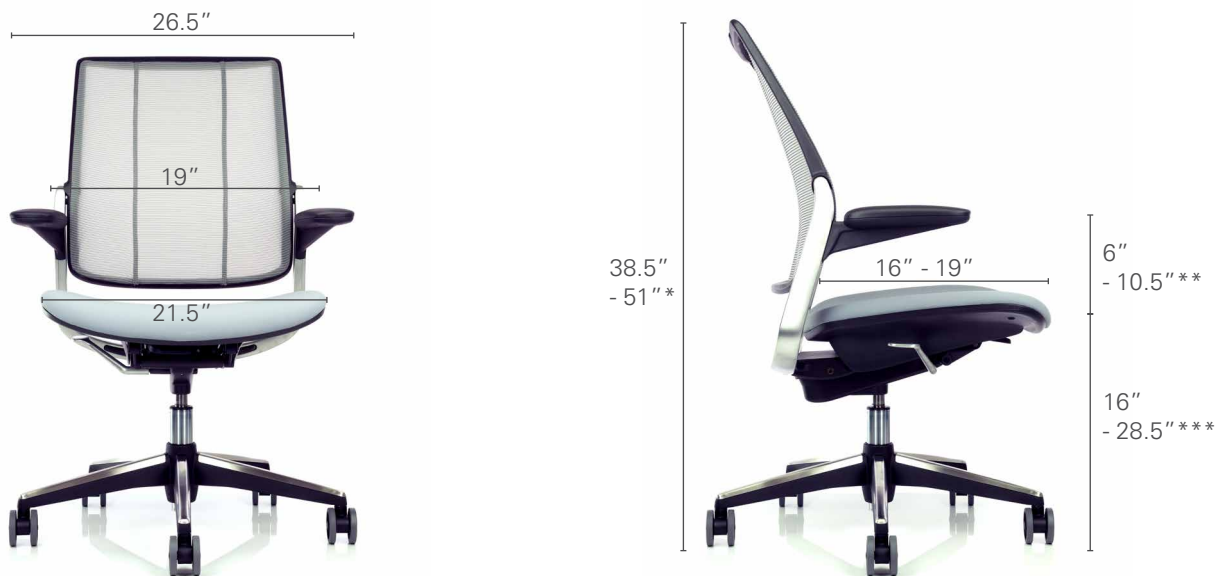

## Sophisticated Simplicity

As the world becomes more complex, the simplicity of our products becomes more relevant—and this principle is at the core of Diffrient Smart.

**Ideal** for any high design environment, the Diffrient Smart chair is as simple visually as it is functionally. Using Humanscale's revolutionary Form-Sensing Mesh Technology, Diffrient Smart's backrest has a tri-panel fit much like a custom-tailored shirt, providing exceptional lumbar support. Designed for ultimate ease of use, Diffrient Smart also features Humanscale's patented weight-sensitive, mechanism-free recline, which automatically adjusts to the body weight of each sitter to provide perfect recline support—without the need for training, instructions or even manual adjustments.

## Features and Specifications

- Automatic, weight-sensitive recline ergonomically accommodates users without the interference of manual controls for ultimate ease of use
- Distinctive, clean lines that compliment any high design environment
- Tri-Panel Form-Sensing Mesh Technology provides extraordinary comfort and lumbar support
- Pivoting backrest promotes freedom of movement
- Contoured seat cushions are carefully sculpted to fit the body, enhancing comfort
- Size-adjustable design fits more than 95% of the population
- Optional, high-performance armrests move forward and backward, as well as inward and outward
- Lightweight structure allows for easy mobility
- Fewer parts drive sustainable design and efficient manufacturing

\*\*\* Seat Height (floor to compressed front center of seat cushion): 16" – 21" (standard), 15.25" – 19" (low cylinder), 17" – 22.25" (tall cylinder), 20.5" – 28.5" (high cylinder with foot ring)

“Designed by the legendary Niels Diffrient, the Diffrient Smart chair represents an unprecedented combination of function and form.”