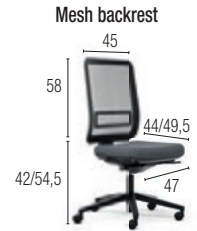

+ Simple & dynamic

Draughtsman version

Self-braking castors

Height-adjustable fabric backrest (+ 7 cm) by means of rack and pinion

Fixed mesh backrest with height-adjustable (+ 6 cm) lumbar support (concealed fixings)

Seat pad providing a firm seating comfort (moulded foam seat)

ADJUSTMENTS

	Self-regulating	Comfort	Ergonomic
Lockable backrest position	2 positions	5 positions	4 positions
Backrest tension adjustment	Automatic	Frontal	Lateral
Seat depth adjustment	-	-	5.5 cm
Seat height adjustment	+ 12.5 cm	+ 12.5 cm	+ 12;5 cm

PRICES

Price excl. taxes: **From stock** **On request**

TASK CHAIRS

Soft floor castors Fabrics (Cat. A)

- Synchro self-regulating
- Synchro comfort
- Synchro ergonomic

	Ref. + fab. + SV		Ref. + fab. + SV + msh.	
Synchro self-regulating	5 708 101		5 708 301	
Synchro comfort	5 708 102		5 708 302	
Synchro ergonomic	5 708 103		5 708 303	