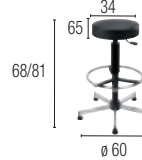

Non-slip glides

Height-adjustable seat (13 cm)

DRAUGHTSMAN

Wood (Beech)

5 511 002 + WP

Black simulated leather

5 511 002 + YA

STOOLS

Wood (Beech)

5 511 001 + WP

Black simulated leather

5 511 001 + YA

Price excl. taxes: From stock On request

MULTI-PURPOSE STOOLS

Black Bali fabric covering

Height-adjustable seat (10 cm)