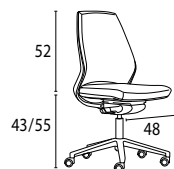

FABRIC BACKREST