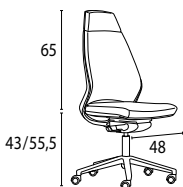

FABRIC BACKREST