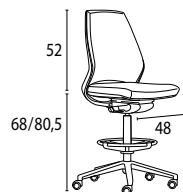

FABRIC BACKREST