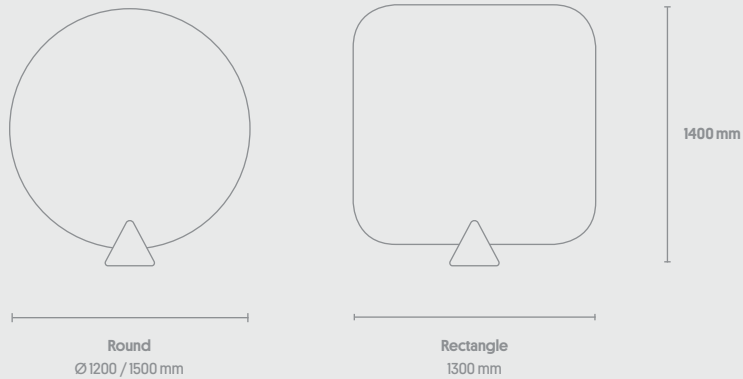

## Shapes & Sizes

[Thickness: 50mm]