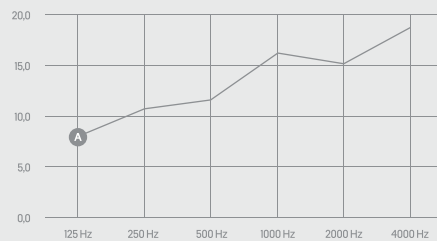

## Acoustic function

## Acoustic performance

Absorption

Attenuation

Mid tones

High tones

## Acoustic results

Cone screens have the best properties of sound attenuation. The average attenuation according to ISO 10053 is 15dB.

• Cone average attenuation = 15dB

[x] Frequency [Hz] : [y] Sound Isolation [dB]