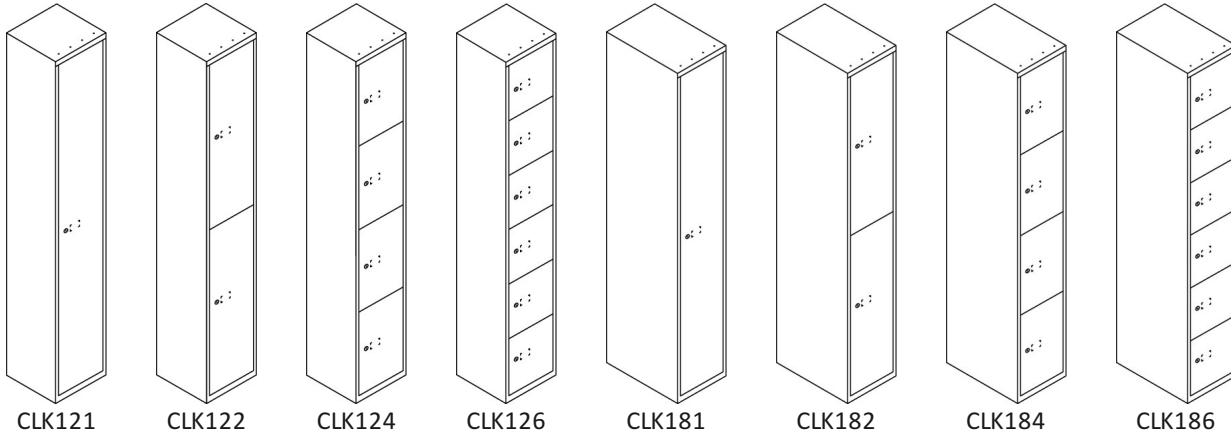

CLK Lockers

2014-03-27

First place for workplace storage

BISLEY

CLK Lockers

Two depths of locker (305mm and 457mm) with a choice of single, two, four and six door compartments. Two door lockers feature an under shelf coat hook, whilst single door lockers have an under shelf coat rail for multiple hangers.

Product Code	Description	Height (mm)	Width (mm)	Depth (mm)
About CLK Lockers	Range summary & images			
CLK121	1 door locker	1,802	305	305
CLK122	2 door locker	1,802	305	305
CLK124	4 door locker	1,802	305	305
CLK126	6 door locker	1,802	305	305
CLK181	1 door locker	1,802	305	457
CLK182	2 door locker	1,802	305	457
CLK184	4 door locker	1,802	305	457
CLK186	6 door locker	1,802	305	457

CLK Lockers Cubes

Neat single door cube lockers available in a choice of two depths, 305mm and 457mm.

CLK121C

CLK181C

Product Code	Description	Height (mm)	Width (mm)	Depth (mm)
CLK121C	CLK Locker, 1 door Cube	529	305	305
CLK181C	CLK Locker, 1 door Cube	529	305	457