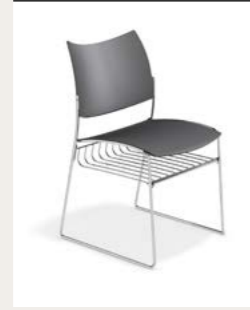

OPTIONS (CURVY, CARVER & COBRA)

Available left/right

book rack

Only available for Curvy & Carver

Only available for Curvy & Carver

Only available for Cobra

Only available for Curvy & Carver

Only available for Curvy & Carver

CURVY TRAVERSE

CURVY TRAVERSE

1287/02 2-SEATER (W 117 CM)
1287/03 3-SEATER (W 171 CM)
1287/04 4-SEATER (W 225 CM)
1287/05 5-SEATER (W 279 CM)

Seat element natural beech

Seat element backrest natural beech + upholstered seat

Seat element backrest padded upholstered + upholstered seat

Seat element plastic

Seat element back plastic + upholstered seat*

Seat element completely upholstered

OPTIONS