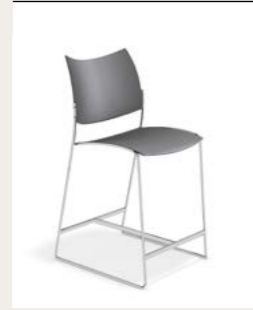

OPTIONS

table

armrest

corner element

wall spacer

joining leg

CURVY BARSTOOL

CURVY BARSTOOL counter

1288/06 8.7 KG

shell plastic

1289/06 8.9 KG

shell plastic, upholstered seat

2288/06 9.3 KG

fully upholstered

CURVY BARSTOOL

1288/07 9 KG