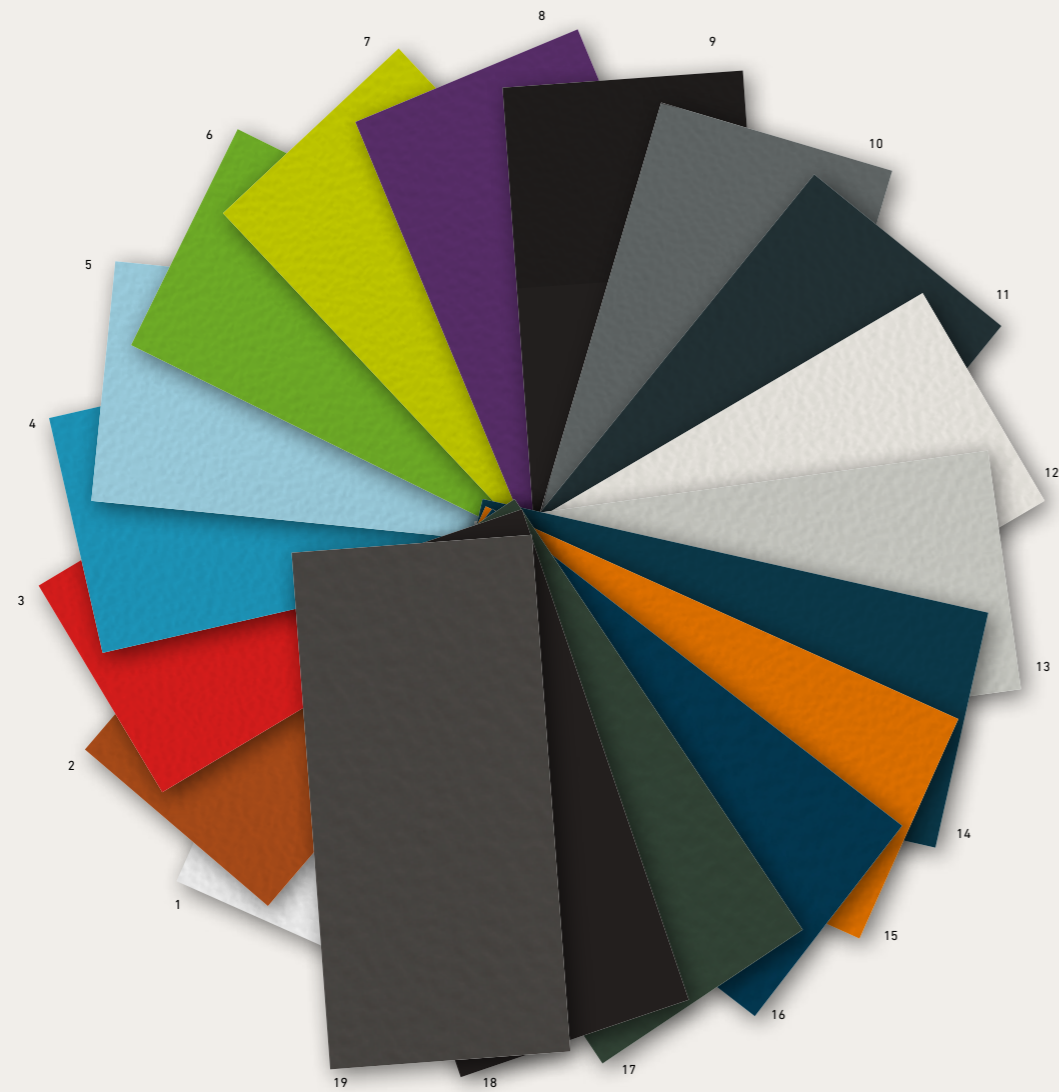

FINISHES

plastic colours

1 Clear white	6 Apple green	11 Graphite	Colour range Circular
2 Brick	7 Lime green	12 Crème white	16 Ocean blue
3 Tomato	8 Violet	13 Sand	17 Forest green
4 Azur blue	9 Black	14 Petrol	18 Lava black
5 Sky blue	10 Grey	15 Orange	19 Stone grey