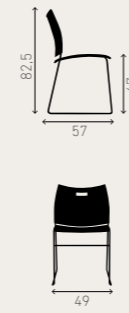

CARVER

CARVER