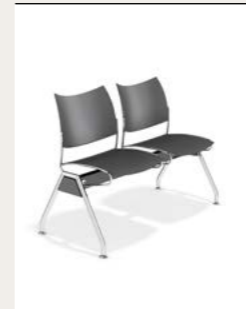

OPTIONS (CURVY, CARVER & COBRA)

Available left/right

Only available for Curvy & Carver

Only available for Curvy & Carver

Only available for Cobra

Only available for Curvy & Carver

Only available for Curvy & Carver

CURVY TRAVERSE

CURVY TRAVERSE

1287/02 2-SEATER (W 117 CM)
1287/03 3-SEATER (W 171 CM)
1287/04 4-SEATER (W 225 CM)
1287/05 5-SEATER (W 279 CM)

Seat element natural beech

Seat element backrest natural beech + upholstered seat

Seat element backrest padded upholstered + upholstered seat

1288/99

Seat element plastic

Seat element back plastic + upholstered seat*

Seat element completely upholstered

OPTIONS