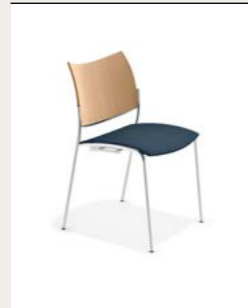

3278/00

6.2 KG

shell natural beech

3279/00

6.4 KG

Backrest natural beech +
upholstered seat

3277/00

6.7 KG