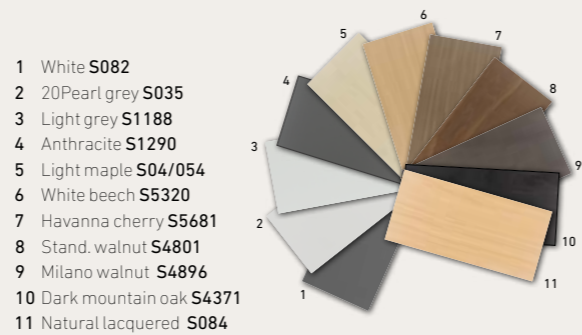

- Colour range**
- Black
 - Graphite
 - Grey
 - Brick
 - Tomato

- Orange
- Lime green
- Apple green
- Sky blue
- Azur blue

- Petrol
- Violet
- Sand
- Crème white
- Clear white

- Colour range Circular**
- Lava black
 - Stone grey
 - Forest green
 - Ocean blue

PRODUCT
CURVY TRAVERSE

LOCATION
GROENE HART ZIEKENHUIS, NL - GOUDA

FINISHES

plastic colours

- | | | | |
|---------------|---------------|----------------|------------------------------|
| 1 Clear white | 6 Apple green | 11 Graphite | Colour range Circular |
| 2 Brick | 7 Lime green | 12 Crème white | 16 Ocean blue |
| 3 Tomato | 8 Violet | 13 Sand | 17 Forest green |
| 4 Azur blue | 9 Black | 14 Petrol | 18 Lava black |
| 5 Sky blue | 10 Grey | 15 Orange | 19 Stone grey |

veneers

- 1 Beech
- 2 Maple
- 3 Oak
- 4 Walnut

staining & lacquer

- 1 White S082
- 2 20Pearl grey S035
- 3 Light grey S1188
- 4 Anthracite S1290
- 5 Light maple S04/054
- 6 White beech S5320
- 7 Havanna cherry S5681
- 8 Stand. walnut S4801
- 9 Milano walnut S4896
- 10 Dark mountain oak S4371
- 11 Natural lacquered S084