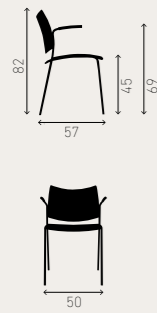

shell natural beech

3289/10 8.5 KG

Backrest natural beech +
upholstered seat

3287/10 8.8 KG

Backrest padded upholstered
+ upholstered seat

Underseat linking
centre-to-centre distance
Chair-Chair 50 cm
Chair-Armchair 54,4 cm
Armchair-Armchair 59,1 cm

Floor linking
centre-to-centre distance
Chair-Chair 51 cm
Chair-Armchair 54 cm

stackable up to 45 chairs

sizes in cm

COBRA

COBRA

1278/00

5.5 KG

shell plastic