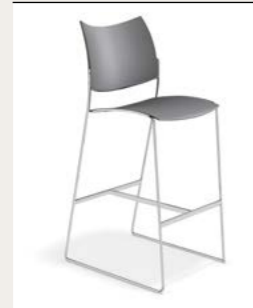

1288/06 8.7 KG

shell plastic

1289/06 8.9 KG

shell plastic, upholstered seat

2288/06 9.3 KG

fully upholstered

CURVY BARSTOOL

1288/07 9 KG

shell plastic

1289/07 9.2 KG

shell plastic, upholstered seat

2288/07 9.5 KG

fully upholstered

CURVY BARSTOOL counter

3288/06 9.5 KG

shell natural beech