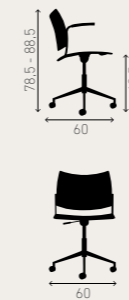

7.8 KG

shell plastic,
upholstered seat

2258/00

8 KG

fully upholstered

Underseat linking
centre-to-centre distance
Chair-Chair 51,5 cm

Floor linking
centre-to-centre distance
Chair-Chair 51 cm
Chair-Armchair 54 cm

stackable up to 25 chairs

CELLO

1298/00

10.7 KG

shell plastic

1299/00

10.9 KG

shell plastic,
upholstered seat