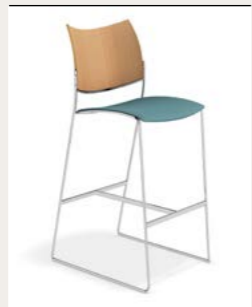

3289/06 9.7 KG

Backrest natural beech + upholstered seat

3287/06 10 KG

Backrest padded upholstered + upholstered seat

CURVY BARSTOOL

3288/07 9.7 KG

shell natural beech

3289/07 9.9 KG