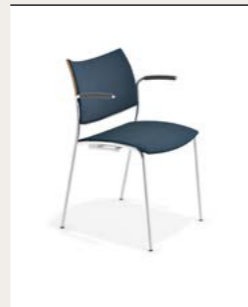

Backrest padded upholstered
+ upholstered seat

Underseat linking
centre-to-centre distance
Chair-Chair 50,8 cm
Chair-Armchair 55,2 cm
Armchair-Armchair 55,2 cm

Floor linking
centre-to-centre distance
Chair-Chair 51 cm
Chair-Armchair 54 cm

stackable up to 25 chairs

sizes in cm