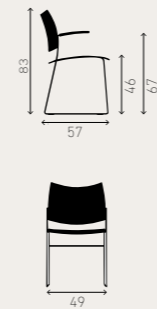

CURVY

CURVY

1288/00 7 KG

shell plastic

1289/00 7.2 KG

shell plastic,
upholstered seat

2288/00 7.5 KG

fully upholstered