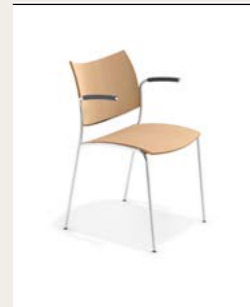

With armrests

3278/10

6.7 KG

shell natural beech

3279/10

6.9 KG