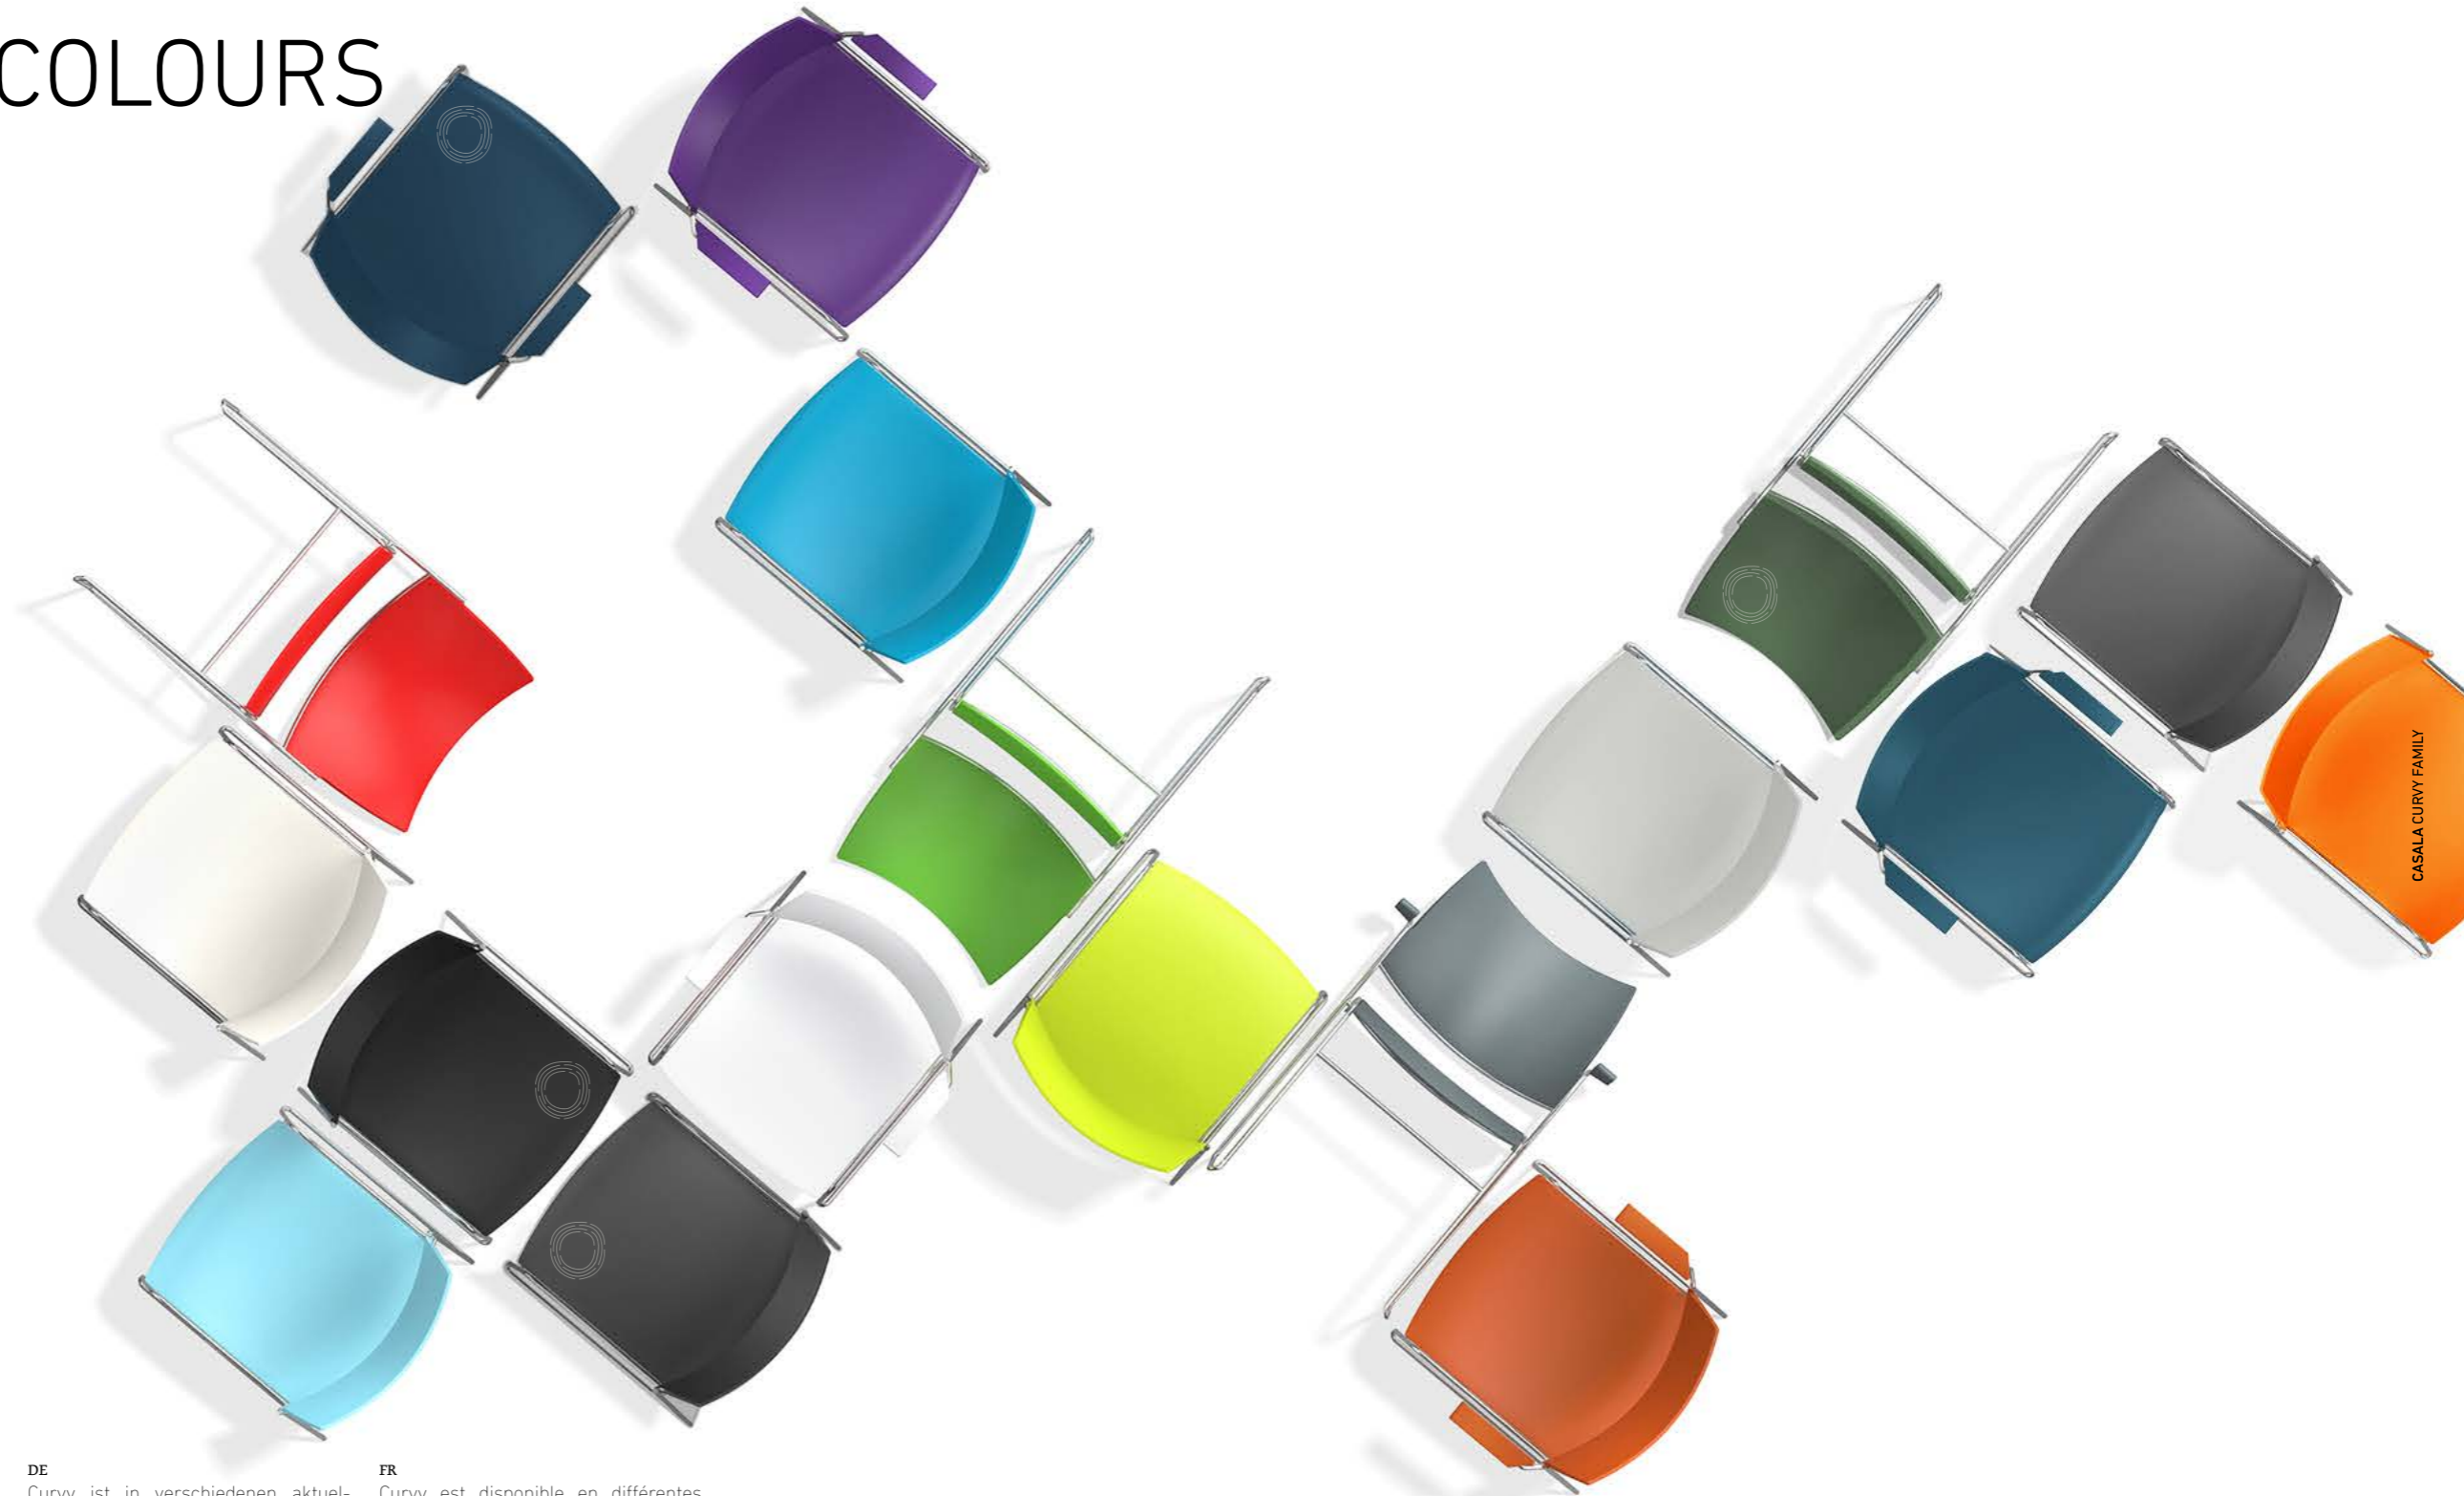

COLOURS

UK
Curvy comes in different contemporary colours to match your design concept. No matter which colour you choose, rest assured that Curvy will add a fresh, modern touch to the room.

NL
Curvy is verkrijgbaar in diverse eigentijdse kleuren. Hiermee kunt u Curvy perfect afstemmen op uw inrichtingsconcept. Welke kleur u ook kiest, met Curvy geeft u iedere ruimte een frisse, moderne uitstraling.

DE
Curvy ist in verschiedenen aktuellen Farben erhältlich. Damit können Sie den Curvy perfekt auf Ihr Einrichtungskonzept abstimmen. Egal für welche Farbe Sie sich entscheiden, mit dem Curvy bekommt jeder Raum eine frische, moderne Ausstrahlung.

FR
Curvy est disponible en différentes couleurs contemporaines. Ce qui vous permet de parfaitement adapter Curvy à votre concept d'aménagement. Quelle que soit la couleur que vous choisissez, Curvy donne à chaque espace un aspect frais et moderne !

1. **Colour range**
2. Black
   - Graphite
   - Grey
   - Brick
   - Tomato

- Orange
- Lime green
- Apple green
- Sky blue
- Azur blue

- Petrol
- Violet
- Sand
- Crème white
- Clear white

1. **Colour range Circular**
2. Lava black
   - Stone grey
   - Forest green
   - Ocean blue