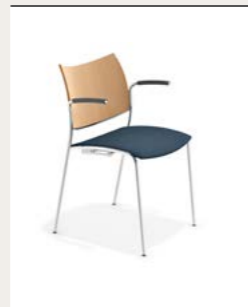

Backrest padded upholstered
+ upholstered seat

With armrests

3278/10

6.7 KG

shell natural beech

3279/10

6.9 KG

Backrest natural beech +
upholstered seat