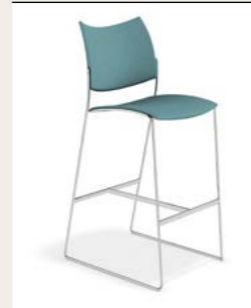

fully upholstered