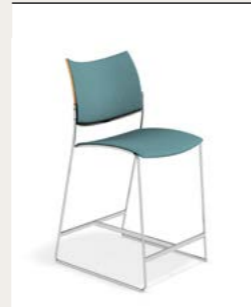

Backrest padded upholstered + upholstered seat