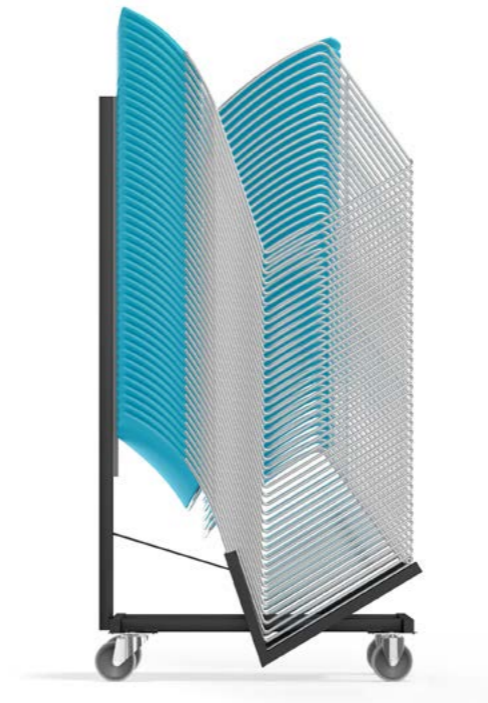

PRODUCT
CURVY

LOCATION
MUSEUM VOORLINDEN, WASSENAAR - NL

Curvy chairs are easy to stack and store, taking up hardly any space. In fact, 45 chairs take up no more than 0.6 m². Due to its integrated protective stacking system there is no need to worry Curvy might get damaged either.