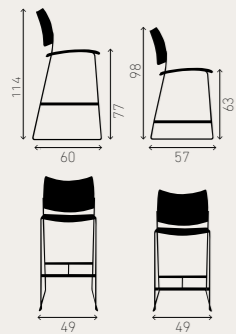

1288/06 8.7 KG

shell plastic

1289/06 8.9 KG

shell plastic, upholstered seat

2288/06 9.3 KG

fully upholstered

CURVY BARSTOOL

1288/07 9 KG