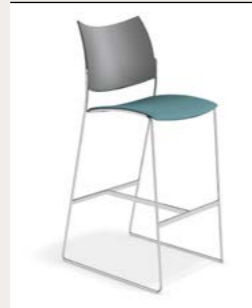

shell plastic, upholstered seat

2288/07 9.5 KG