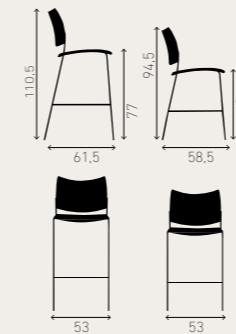

1279/06 7.7 KG

shell plastic, upholstered seat

2278/06 8.1 KG

fully upholstered

COBRA BARSTOOL

1278/07 7.8 KG

shell plastic

1279/07 8 KG