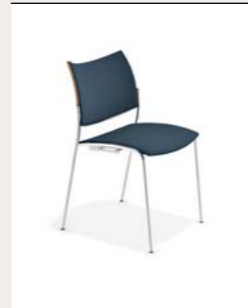

3278/00

6.2 KG

shell natural beech

3279/00

6.4 KG

Backrest natural beech +
upholstered seat

3277/00

6.7 KG